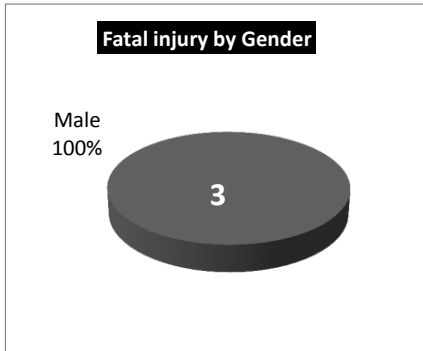

Published March 2013

NACE H - Transportation and storage 2010

Fatal	
1	Carlow
1	Dublin
1	Kildare
	Kilkenny
	Laois
	Longford
	Louth
	Meath
	Offaly
	Westmeath
	Wexford
	Wicklow
1	Clare
	Cork
	Kerry
	Limerick
	Tipperary
	Waterford
	Galway
	Leitrim
	Mayo
	Roscommon
	Sligo
	Cavan
	Donegal
	Monaghan