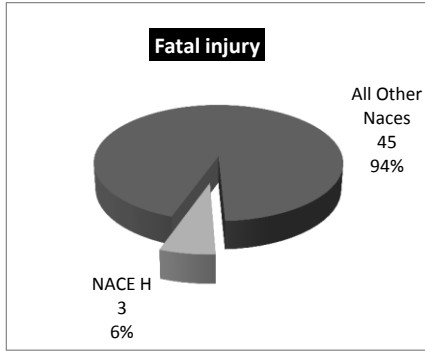

Published March 2013

NACE H - Transportation and storage 2010

Fatal	
1	Carlow
1	Dublin
1	Kildare
	Kilkenny
	Laois
	Longford
	Louth
	Meath
	Offaly
	Westmeath
	Wexford
	Wicklow
1	Clare
	Cork
	Kerry
	Limerick
	Tipperary
	Waterford
	Galway
	Leitrim
	Mayo
	Roscommon
	Sligo
	Cavan
	Donegal
	Monaghan