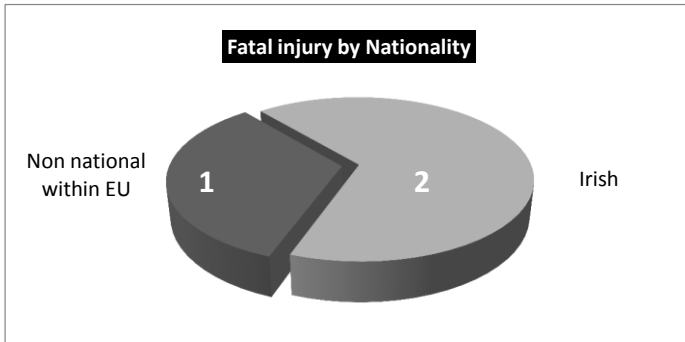

Published March 2013

NACE H - Transportation and storage 2010

Fatal	
1	Carlow
1	Dublin
1	Kildare
	Kilkenny
	Laois
	Longford
	Louth
	Meath
	Offaly
	Westmeath
	Wexford
	Wicklow
1	Clare
	Cork
	Kerry
	Limerick
	Tipperary
	Waterford
	Galway
	Leitrim
	Mayo
	Roscommon
	Sligo
	Cavan
	Donegal
	Monaghan