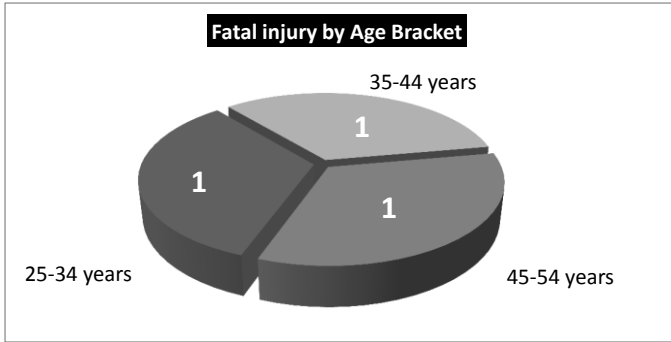

Published March 2013

NACE H - Transportation and storage 2010

Fatal	
1	Carlow
1	Dublin
1	Kildare
	Kilkenny
	Laois
	Longford
	Louth
	Meath
	Offaly
	Westmeath
	Wexford
	Wicklow
1	Clare
	Cork
	Kerry
	Limerick
	Tipperary
	Waterford
	Galway
	Leitrim
	Mayo
	Roscommon
	Sligo
	Cavan
	Donegal
	Monaghan