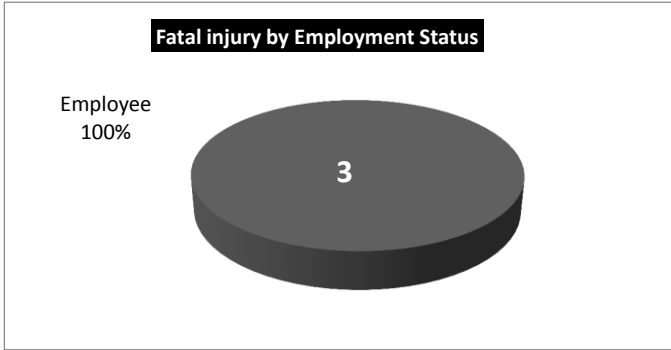

Published March 2013

NACE H - Transportation and storage 2010

Fatal	
1	Carlow
1	Dublin
1	Kildare
	Kilkenny
	Laois
	Longford
	Louth
	Meath
	Offaly
	Westmeath
	Wexford
	Wicklow
1	Clare
	Cork
	Kerry
	Limerick
	Tipperary
	Waterford
	Galway
	Leitrim
	Mayo
	Roscommon
	Sligo
	Cavan
	Donegal
	Monaghan