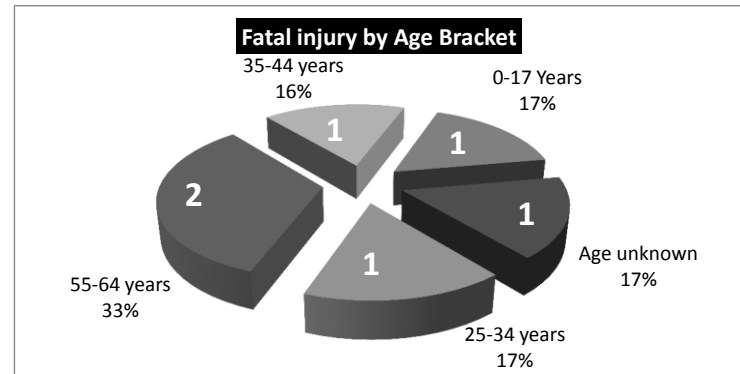

NACE H - Transportation and storage 2009

Fatal	
2	Carlow Dublin Kildare Kilkenny Laois Longford Louth Meath Offaly Westmeath Wexford Wicklow
1	Clare Cork Kerry Limerick Tipperary Waterford
1	Galway Leitrim Mayo Roscommon Sligo
1	Cavan Donegal Monaghan