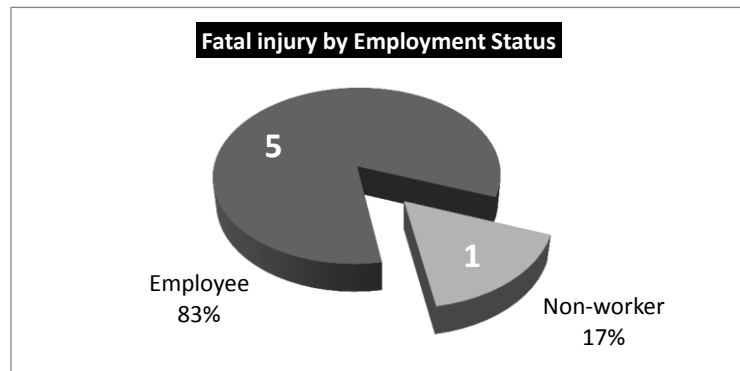

NACE H - Transportation and storage 2009

Fatal	
2	Carlow Dublin Kildare Kilkenny Laois Longford Louth Meath Offaly Westmeath Wexford Wicklow
1	Clare Cork Kerry Limerick Tipperary Waterford
1	Galway Leitrim Mayo Roscommon Sligo
1	Cavan Donegal Monaghan