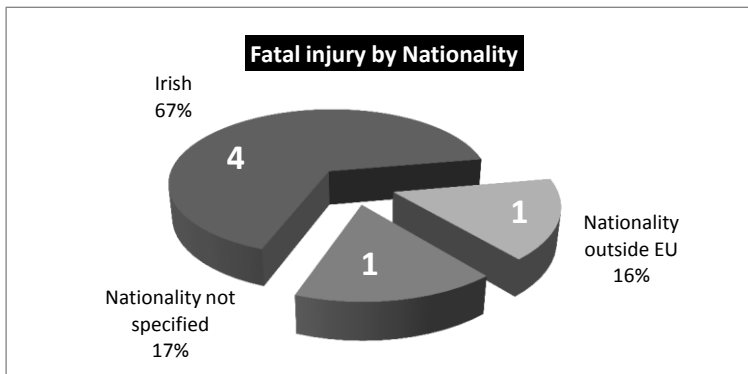

NACE H - Transportation and storage 2009

Fatal	
2	Carlow Dublin Kildare Kilkenny Laois Longford Louth Meath Offaly Westmeath Wexford Wicklow
1	Clare Cork Kerry Limerick Tipperary Waterford
1	Galway Leitrim Mayo Roscommon Sligo
1	Cavan Donegal Monaghan