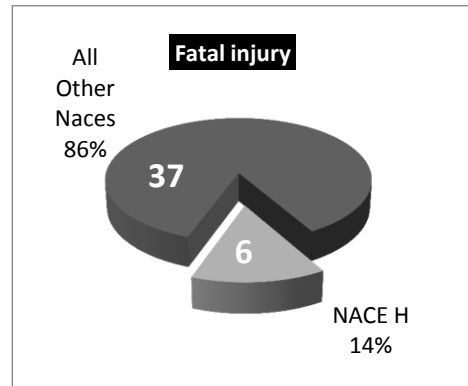

NACE H - Transportation and storage 2009

Fatal	
2	Carlow Dublin Kildare Kilkenny Laois Longford Louth Meath Offaly Westmeath Wexford Wicklow
1	Clare Cork Kerry Limerick Tipperary Waterford
1	Galway Leitrim Mayo Roscommon Sligo
1	Cavan Donegal Monaghan