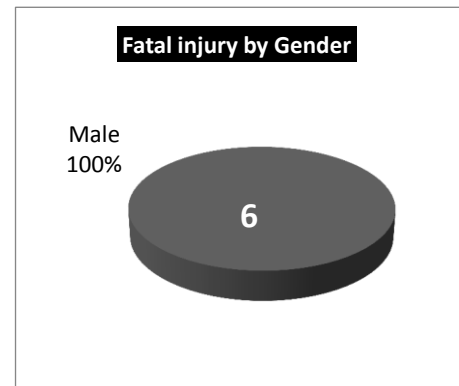

NACE H - Transportation and storage 2009

Fatal	
2	Carlow Dublin Kildare Kilkenny Laois Longford Louth Meath Offaly Westmeath Wexford Wicklow
1	Clare Cork Kerry Limerick Tipperary Waterford
1	Galway Leitrim Mayo Roscommon Sligo
1	Cavan Donegal Monaghan