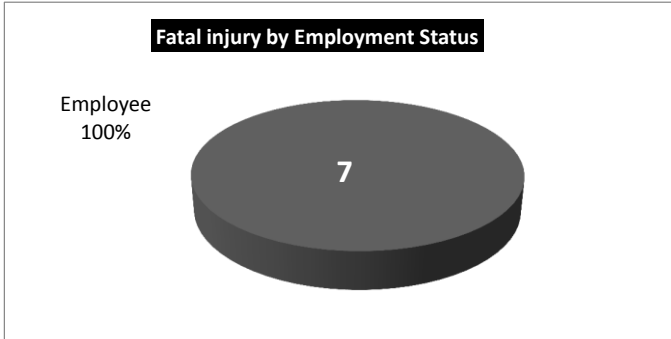

Published March 2013

NACE H - Transportation and storage 2011

Fatal	
1	Carlow
	Dublin
	Kildare
1	Kilkenny
	Laois
	Longford
	Louth
	Meath
	Offaly
	Westmeath
	Wexford
	Wicklow
2	Clare
	Cork
	Kerry
1	Limerick
	Tipperary
	Waterford
1	Galway
	Leitrim
	Mayo
1	Roscommon
	Sligo
	Cavan
	Donegal
	Monaghan