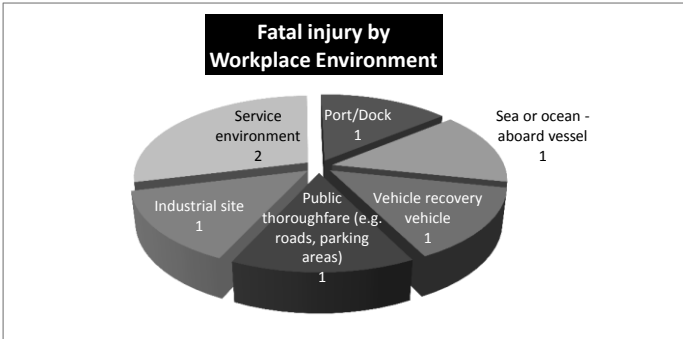

Published March 2013

NACE H - Transportation and storage 2011

Fatal	
1	Carlow
	Dublin
	Kildare
1	Kilkenny
	Laois
	Longford
	Louth
	Meath
	Offaly
	Westmeath
	Wexford
	Wicklow
2	Clare
	Cork
	Kerry
1	Limerick
	Tipperary
	Waterford
1	Galway
	Leitrim
	Mayo
1	Roscommon
	Sligo
	Cavan
	Donegal
	Monaghan