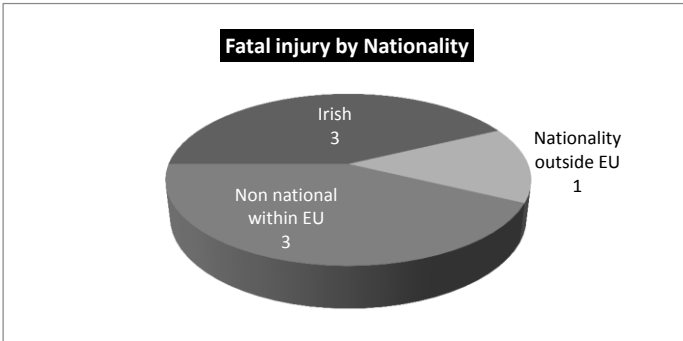

Published March 2013

NACE H - Transportation and storage 2011

Fatal	
1	Carlow
	Dublin
	Kildare
1	Kilkenny
	Laois
	Longford
	Louth
	Meath
	Offaly
	Westmeath
	Wexford
	Wicklow
2	Clare
	Cork
	Kerry
1	Limerick
	Tipperary
	Waterford
1	Galway
	Leitrim
	Mayo
1	Roscommon
	Sligo
	Cavan
	Donegal
	Monaghan