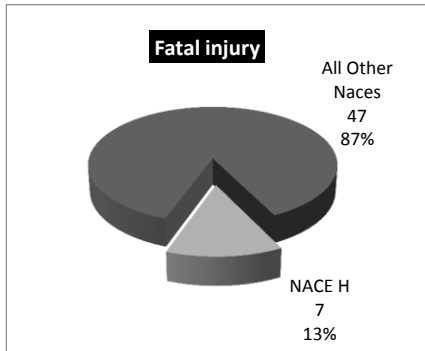

Published March 2013

NACE H - Transportation and storage 2011

Fatal	
1	Carlow
	Dublin
	Kildare
1	Kilkenny
	Laois
	Longford
	Louth
	Meath
	Offaly
	Westmeath
	Wexford
	Wicklow
2	Clare
	Cork
	Kerry
1	Limerick
	Tipperary
	Waterford
1	Galway
	Leitrim
	Mayo
1	Roscommon
	Sligo
	Cavan
	Donegal
	Monaghan