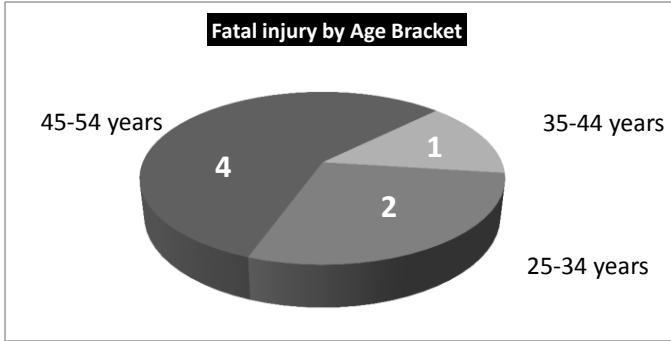

Published March 2013

NACE H - Transportation and storage 2011

Fatal	
1	Carlow
	Dublin
	Kildare
1	Kilkenny
	Laois
	Longford
	Louth
	Meath
	Offaly
	Westmeath
	Wexford
	Wicklow
2	Clare
	Cork
	Kerry
1	Limerick
	Tipperary
	Waterford
1	Galway
	Leitrim
	Mayo
1	Roscommon
	Sligo
	Cavan
	Donegal
	Monaghan