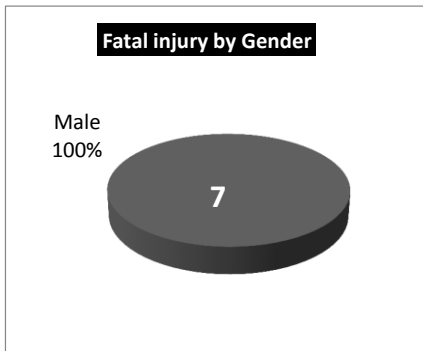

Published March 2013

NACE H - Transportation and storage 2011

Fatal	
1	Carlow
	Dublin
	Kildare
1	Kilkenny
	Laois
	Longford
	Louth
	Meath
	Offaly
	Westmeath
	Wexford
	Wicklow
2	Clare
	Cork
	Kerry
1	Limerick
	Tipperary
	Waterford
1	Galway
	Leitrim
	Mayo
1	Roscommon
	Sligo
	Cavan
	Donegal
	Monaghan